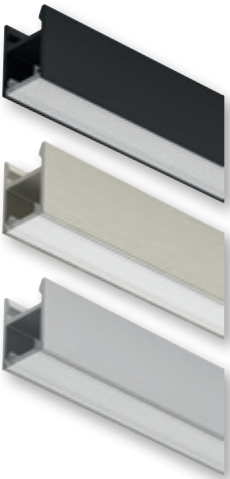

Profiles for surface mounting

Aluminium

Häfele Loox5 profile 2103/2104, with concealed fixing

Häfele Loox5 profile 2103

- > Material: Profile: Aluminium, diffuser: Plastic
- > Finish/colour: Profile: Anodized, diffuser: White opal, transmittance 70–80 %
- > Length: 3000 mm
- > Diffuser width: 11 mm
- > Supplied with: 1 aluminium profile
1 diffuser white opal

Colour	Profile 2103	Profile 2104
Black	833.95.737	833.95.739
Brushed stainless steel coloured	833.95.764	833.95.765
Silver coloured	833.95.736	833.95.738

Order reference
Please order (mandatory) mounting bracket separately.

Diffusers
The diffuser creates a uniform light.
The LED points are invisible from 120 LEDs/m.
If required, please order alternative diffusers in black or transparent separately.

Diffusers see page 35

Häfele Loox5 profile 2104, with asymmetric light distribution

Häfele Loox5 profile 2103/2104, with concealed fixing

Mounting bracket for concealed fixing

Mounting bracket

- > Material: Stainless steel
- > Mounting: For screw fixing
- > Packing: 10 pieces

	Cat. No.
Mounting bracket	833.95.761