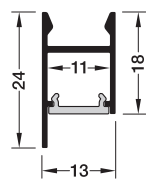

Häfele Loox5 profile 2104, with asymmetric light distribution