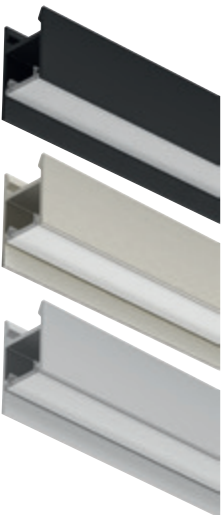

Profiles for surface mounting

Aluminium

Häfele Loox5 profile 2103/2104, with concealed fixing

Häfele Loox5 profile 2103

- > Material: Profile: Aluminium, diffuser: Plastic
- > Finish/colour: Profile: Anodized, diffuser: White opal, transmittance 70–80 %
- > Length: 3000 mm
- > Diffuser width: 11 mm
- > Supplied with: 1 aluminium profile
1 diffuser white opal

Colour	Profile 2103	Profile 2104
Black	833.95.737	833.95.739
Brushed stainless steel coloured	833.95.764	833.95.765
Silver coloured	833.95.736	833.95.738

Order reference
Please order (mandatory) mounting bracket separately.

Diffusers
The diffuser creates a uniform light.
The LED points are invisible from 120 LEDs/m.
If required, please order alternative diffusers in black or transparent separately.

Diffusers see page 35

Häfele Loox5 profile 2104, with asymmetric light distribution

Häfele Loox5 profile 2103/2104, with concealed fixing

Mounting bracket for concealed fixing

Mounting bracket

- > Material: Stainless steel
- > Mounting: For screw fixing
- > Packing: 10 pieces

	Cat. No.
Mounting bracket	833.95.761