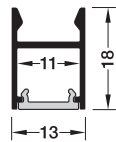

Profiles for surface mounting

Aluminium

Häfele Loox5 profile 2103/2104, with concealed fixing

Häfele Loox5 profile 2103

- > Material: Profile: Aluminium, diffuser: Plastic
- > Finish/colour: Profile: Anodized, diffuser: White opal, transmittance 70–80 %
- > Length: 3000 mm
- > Diffuser width: 11 mm
- > Supplied with: 1 aluminium profile
1 diffuser white opal

Colour	Profile 2103	Profile 2104
Black	833.95.737	833.95.739
Brushed stainless steel coloured	833.95.764	833.95.765
Silver coloured	833.95.736	833.95.738

Order reference
Please order (mandatory) mounting bracket separately.