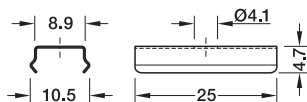

Häfele Loox5 profile 2103/2104, with concealed fixing

Mounting bracket

- > Material: Stainless steel
- > Mounting: For screw fixing
- > Packing: 10 pieces

	Cat. No.
Mounting bracket	833.95.761

End caps for Häfele Loox5 profile 2103/2104

- > Material: Plastic
- > Version: With drill mark for cable outlet
- > Packing: 10 pieces

Colour	End cap 2103	End cap 2104
Black	833.95.781	833.95.784
Brushed stainless steel coloured	833.95.782	833.95.785
Silver coloured	833.95.780	833.95.783

Häfele Loox5 profile 2103

Häfele Loox5 profile 2104