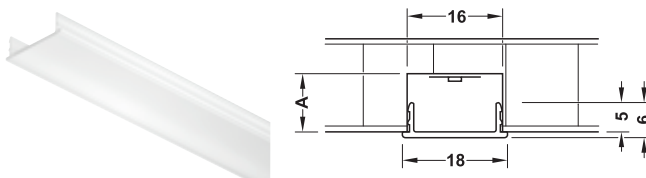

### Häfele Loox Profile 1193 for recess mounting

14 mm deep, angled, indirect light output

- > Area of application: For panel thickness from 16 mm and above
- > Installation: For recess mounting

**Note**

For single-row Loox LED strip lights 12 V and 24 V.  
Not suitable for use with LED 3028.

	Version	Length mm	Material	Finish/colour	Packing	Cat. No.
Aluminium profile	Opal white diffuser	2500	Aluminium	Silver coloured anodized	1 piece	833.72.990
End cap	With cable outlet	–	Plastic	Silver coloured	1 pair	833.74.848

### Häfele Loox Diffuser

- > Installation: For recess mounting

**Note**

Only suitable for 12 V LED strip lights

Diffuser	Min. dim. A for invisible LED points						
	LED 2016	LED 2029	LED 2037	LED 2041	LED 2042	LED 2043	LED 2045
Milky	26 mm	10.5 mm	10.5 mm	10.5 mm	18 mm	10.5 mm	13 mm

### Häfele Loox Cooling strip

- > Area of application: For heat dissipation of LED strip lights
- > Material: Aluminium
- > Dim. (W x H): 10 x 2 mm
- > Installation: For screw fixing

**Note**

Only suitable for LED strip lights up to a width of 10 mm