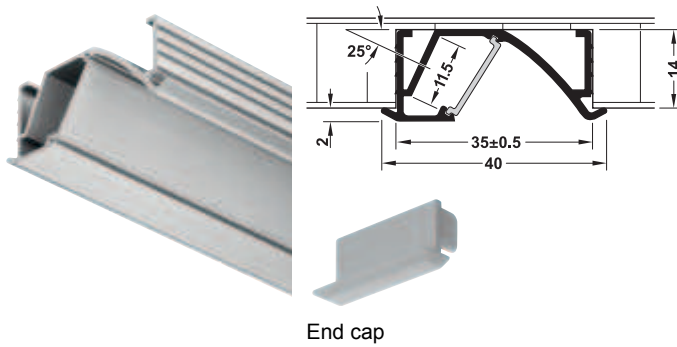

### Häfele Loox Profile 1193 for recess mounting

14 mm deep, angled, indirect light output

- > Area of application: For panel thickness from 16 mm and above
- > Installation: For recess mounting

**Note**

For single-row Loox LED strip lights 12 V and 24 V.  
Not suitable for use with LED 3028.

	Version	Length mm	Material	Finish/colour	Packing	Cat. No.
Aluminium profile	Opal white diffuser	2500	Aluminium	Silver coloured anodized	1 piece	833.72.990
End cap	With cable outlet	–	Plastic	Silver coloured	1 pair	833.74.848

### Häfele Loox Diffuser

- > Installation: For recess mounting

**Note**

Only suitable for 12 V LED strip lights

Diffuser	Min. dim. A for invisible LED points						
	LED 2016	LED 2029	LED 2037	LED 2041	LED 2042	LED 2043	LED 2045
Milky	26 mm	10.5 mm	10.5 mm	10.5 mm	18 mm	10.5 mm	13 mm

### Häfele Loox Cooling strip

- > Area of application: For heat dissipation of LED strip lights
- > Material: Aluminium
- > Dim. (W x H): 10 x 2 mm
- > Installation: For screw fixing

**Note**

Only suitable for LED strip lights up to a width of 10 mm