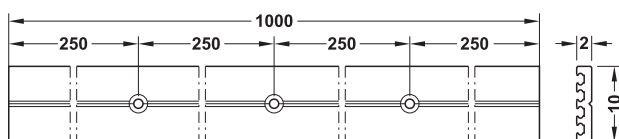

### Häfele Loox Diffuser

- > Installation: For recess mounting

**Note**

Only suitable for 12 V LED strip lights

Diffuser	Min. dim. A for invisible LED points						
	LED 2016	LED 2029	LED 2037	LED 2041	LED 2042	LED 2043	LED 2045
Milky	26 mm	10.5 mm	10.5 mm	10.5 mm	18 mm	10.5 mm	13 mm

### Häfele Loox Cooling strip

- > Area of application: For heat dissipation of LED strip lights
- > Material: Aluminium
- > Dim. (W x H): 10 x 2 mm
- > Installation: For screw fixing

**Note**

Only suitable for LED strip lights up to a width of 10 mm