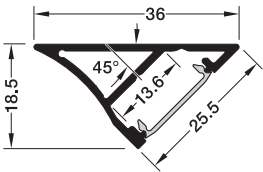

Profiles for surface mounting

Aluminium

Häfele Loox profile for recess mounting, asymmetric light distribution

- > Material: Aluminium
- > Finish/colour: Profile: Silver coloured anodized
Diffuser: Milky
- > Version: Indirect light output
- > Length x width: 2500 x 36 mm
- > Height: 18.4 mm
- > Diffuser width: 16 mm
- > Supplied with: 1 aluminium profile
1 diffuser milky

Profile for recess mounting, angled	Cat. No. 833.74.898
-------------------------------------	--------------------------------------

+ End cap	
> Material: Plastic, silver coloured	
> Supplied with: 2 pieces	
End cap	Cat. No. 833.74.899

Häfele Loox corner profile

- > Material: Aluminium
- > Finish/colour: Profile: Silver coloured anodized
Diffuser: Milky
- > Cover: Milky
- > Length x width: 2500 x 28 mm
- > Height: 20 mm
- > Supplied with: 1 aluminium profile
1 diffuser milky

Corner profile	Cat. No. 833.74.812
----------------	--------------------------------------

+ > Material: End cap and holder: Plastic, silver coloured Mounting plate: Stainless steel	
> Supplied with: 2 pieces	
End cap with cable outlet	Cat. No. 833.74.822
Holder	833.74.825
Mounting plate	833.74.826