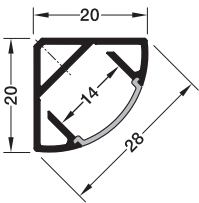

Profiles for surface mounting

Aluminium

Häfele Loox profile for recess mounting, asymmetric light distribution

- > Material: Aluminium
- > Finish/colour: Profile: Silver coloured anodized
Diffuser: Milky
- > Version: Indirect light output
- > Length x width: 2500 x 36 mm
- > Height: 18.4 mm
- > Diffuser width: 16 mm
- > Supplied with: 1 aluminium profile
1 diffuser milky

Profile for recess mounting, angled	Cat. No. 833.74.898
-------------------------------------	--------------------------------------

+ End cap	
> Material: Plastic, silver coloured	
> Supplied with: 2 pieces	
End cap	Cat. No. 833.74.899

Häfele Loox corner profile

- > Material: Aluminium
- > Finish/colour: Profile: Silver coloured anodized
Diffuser: Milky
- > Cover: Milky
- > Length x width: 2500 x 28 mm
- > Height: 20 mm
- > Supplied with: 1 aluminium profile
1 diffuser milky

Corner profile	Cat. No. 833.74.812
----------------	--------------------------------------

+ > Material: End cap and holder: Plastic, silver coloured Mounting plate: Stainless steel	
> Supplied with: 2 pieces	
End cap with cable outlet	Cat. No. 833.74.822
Holder	833.74.825
Mounting plate	833.74.826