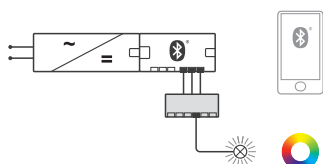

Adapters

Häfele Loox5 multi-white adapter for Häfele Connect Mesh 6-way distributor

- > Area of application: For connecting multi-white lights to the Häfele Connect Mesh 6-way distributor
- > Material/colour: Plastic, black
- > Dim. (L x W x H): 70 x 30 x 14 mm
- > Number of connections: 2x input port with plug, monochrome 6x output ports device sockets, multi-white
- > Supplied with: 1 distributor with 80 mm lead

| Voltage | Max. connected wattage W | Cat. No. |
|---------|--------------------------|------------|
| 5 12V | 60 | 833.95.745 |
| 5 24V | 90 | 833.77.830 |

! 1 multi-white adapter occupies 2 output ports at the 6-way distributor.

Häfele Loox5 RGB adapter for Häfele Connect Mesh 6-way distributor

- > Area of application: For connecting RGB lights to the Häfele Connect Mesh 6-way distributor
- > Material/colour: Plastic, black
- > Dim. (L x W x H): 70 x 30 x 14 mm
- > Number of connections: 3x input port with plug, monochrome 6x output ports for device sockets, RGB
- > Supplied with: 1 distributor with 80 mm lead

Häfele Connect Mesh adapter for electrically operated fittings

- > Area of application: For connecting electrically operated fittings to the Häfele Connect Mesh 6-way distributor.
- > Supplied with: 1 distributor