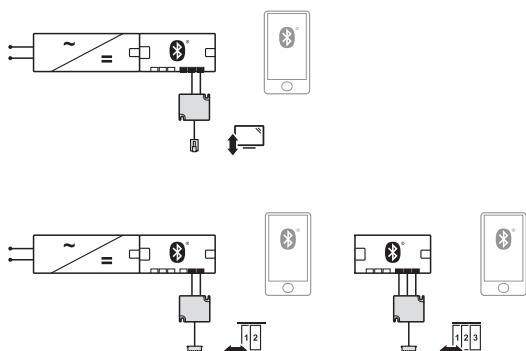

Häfele Loox5 RGB adapter for Häfele Connect Mesh 6-way distributor

- > Area of application: For connecting RGB lights to the Häfele Connect Mesh 6-way distributor
- > Material/colour: Plastic, black
- > Dim. (L x W x H): 70 x 30 x 14 mm
- > Number of connections: 3x input port with plug, monochrome 6x output ports for device sockets, RGB
- > Supplied with: 1 distributor with 80 mm lead

| Voltage | Max. connected wattage W | Cat. No. |
|---------|--------------------------|------------|
| 5 12V | 60 | 833.95.746 |
| 5 24V | 90 | 833.77.831 |

! 1 RGB adapter occupies 3 output ports at the 6-way distributor.

Häfele Connect Mesh adapter for electrically operated fittings

- > Area of application: For connecting electrically operated fittings to the Häfele Connect Mesh 6-way distributor.
- > Supplied with: 1 distributor