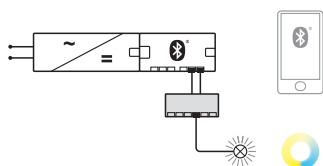

Adapters

Häfele Loox5 multi-white adapter for Häfele Connect Mesh 6-way distributor

- > Area of application: For connecting multi-white lights to the Häfele Connect Mesh 6-way distributor
- > Material/colour: Plastic, black
- > Dim. (L x W x H): 70 x 30 x 14 mm
- > Number of connections: 2x input port with plug, monochrome 6x output ports device sockets, multi-white
- > Supplied with: 1 distributor with 80 mm lead

| Voltage | Max. connected wattage W | Cat. No. |
|---------|--------------------------|------------|
| 5 12V | 60 | 833.95.745 |
| 5 24V | 90 | 833.77.830 |

! 1 multi-white adapter occupies 2 output ports at the 6-way distributor.

Häfele Loox5 RGB adapter for Häfele Connect Mesh 6-way distributor

- > Area of application: For connecting RGB lights to the Häfele Connect Mesh 6-way distributor
- > Material/colour: Plastic, black
- > Dim. (L x W x H): 70 x 30 x 14 mm
- > Number of connections: 3x input port with plug, monochrome 6x output ports for device sockets, RGB
- > Supplied with: 1 distributor with 80 mm lead

Häfele Connect Mesh adapter for electrically operated fittings

- > Area of application: For connecting electrically operated fittings to the Häfele Connect Mesh 6-way distributor.
- > Supplied with: 1 distributor