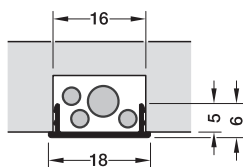

Cable routing

Häfele Loox cable channel

- > Dim. (L x W x H): 2500 x 12 x 7.5 mm
- > Application: Concealing visible cables in furniture and cabinets
- > Supplied with: 1 cable channel with adhesive tape

Finish	Cat. No.
Black, RAL 9005	833.89.033
Brown, RAL 8007	833.89.023
White, RAL 9010	833.89.013

Häfele Loox cable cover

- > Material: Plastic
- > Length: 2,500 mm
- > Application: For concealing visible cables in furniture and cabinets, for recess mounting
- > Supplied with: 1 profile