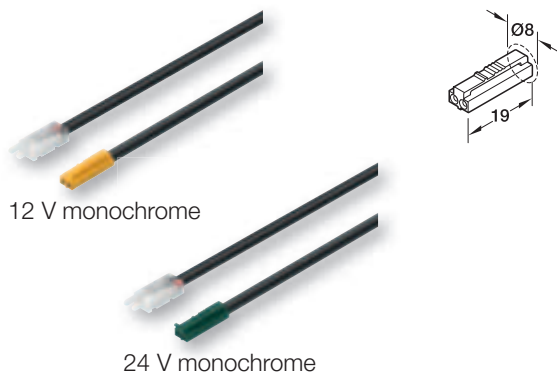

Leads

For LED strip light monochrome, 5 mm

Häfele Loox5 lead for LED strip light monochrome, 5 mm

- > Current carrying capacity: Max. 3.5 A
- > Width: Clip 7 mm
- > Drill hole Ø: Plug 8 mm
- > Supplied with: 1 lead plug/clip

Type of cable	Voltage	Length mm	Cat. No.
Monochrome (2-wire 20 AWG)	5 12V	2000	833.95.705
	5 24V	2000	833.95.711

Häfele Loox5 interconnecting lead for LED strip light monochrome, 5 mm

- > Current carrying capacity: Max. 3.5 A
- > Width: Clip 7 mm
- > Drill hole Ø: Clip 10 mm
- > Supplied with: 1 interconnecting lead clip/clip

Type of cable	Length mm	Cat. No.
Monochrome (2-wire 20 AWG)	50	833.89.194
	500	833.89.195
	2000	833.89.196

Häfele Loox5 clip connector for LED strip light monochrome, 5 mm

- > Current carrying capacity: Max. 3.5 A
- > Width: Clip 7 mm
- > Drill hole Ø: Clip 10 mm
- > Supplied with: 1 clip connector

Length mm	Cat. No.
33.5	833.89.207

Häfele Loox5 corner connector for LED strip light monochrome, 5 mm

- > Current carrying capacity: Max. 3.5 A
- > Supplied with: 1 corner connector

Length mm	Width mm	Cat. No.
21	21	833.89.190