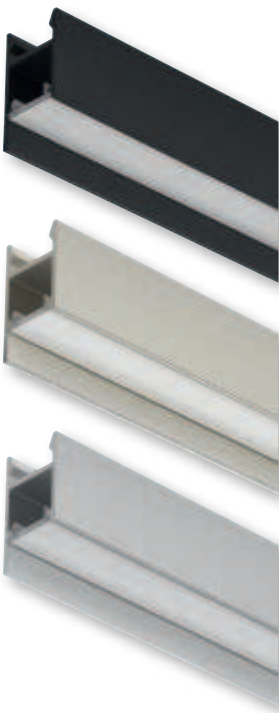

Profile for surface mounting Häfele Loox5, Profile 2104

2

12/24 V

> Asymmetrical light distribution provides a glare-free light source.

- > Version: For concealed fixing
- > Material: Profile: Aluminium, Diffuser: Plastic
- > Internal width: 11 mm
- > Diffuser width: 11 mm
- > Installation: For screw fixing with mounting clip

**Note**

For LED strip lights up to a width of 8 mm. Slide-in 10 mm wide clips from the side before installing the profile. Distance of retaining clips max. 500 mm. The surface on the aluminium profile that is to be bonded must be cleaned before bonding to the LED strip lights. It must be completely clean, grease-free and dust-free!

**Diffuser**

The opal white diffuser creates a uniform light without points from 120 LEDs/ m. Points are visible with black version. If required, please order alternative diffusers in black or transparent separately.

**Supplied with**

- 1 aluminium profile
- 1 diffuser opal white

Flush diffuser

Colour/finish	Light permeability	2500 mm	3000 mm
Profile: Black, Anodized, Diffuser: Opal white	70–80%	833.94.120	833.95.739
Profile: Stainless steel coloured, Anodized, Brushed, Diffuser: Opal white	70–80%	833.94.121	833.95.765
Profile: Silver coloured, Anodized, Diffuser: Opal white	70–80%	833.94.119	833.95.738