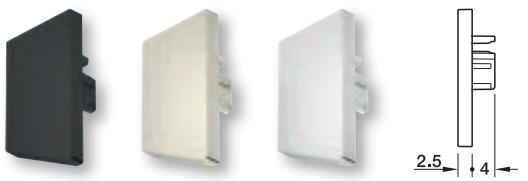

→ End cap, for Häfele Loox5 profile for under mounting, profile 2104

- > Material: Plastic
- > Equipment: With drill mark for cable outlet
- > Suitable for: Häfele Loox5 profile for under mounting, profile 2104

Supplied with
5 pairs of end caps

Colour/finish	Cat. No.
Black	833.95.784
Stainless steel coloured, Brushed	833.95.785
Silver coloured	833.95.783

Packing: 10 or 50 Piece