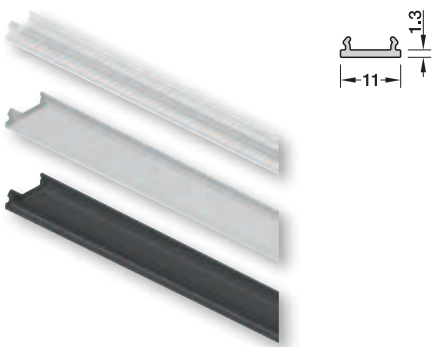

→ Diffuser Häfele Loox5

width 11 mm

- > Material: Plastic

Note
The opal white diffuser creates a uniform light without points from 120 LEDs/ m. Points are visible with the black and transparent versions.

Supplied with
1 diffuser

Width mm	Diffuser colour/finish	Light permeability	2500 mm	3000 mm
11	Transparent	~ 90%	833.95.807	833.95.757
	Opal	70–80%	833.95.805	833.95.755
	Black	~ 20%	833.95.809	833.95.759

Packing: 1 or 25 Piece

DGH-M 2021, HDE-en, 10/20; Dimensional data not binding. We reserve the right to alter specifications without notice.