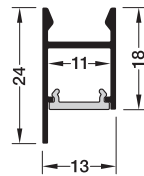

Flush diffuser

Colour/finish	Light permeability	2500 mm	3000 mm
Profile: Black, Anodized, Diffuser: Opal white	70–80%	833.94.120	833.95.739
Profile: Stainless steel coloured, Anodized, Brushed, Diffuser: Opal white	70–80%	833.94.121	833.95.765
Profile: Silver coloured, Anodized, Diffuser: Opal white	70–80%	833.94.119	833.95.738

Packing: 1 Piece

Order reference

Please order mounting clip (mandatory) separately.

DGH-M 2021, HDE-en, 10/20; Dimensional data not binding. We reserve the right to alter specifications without notice.