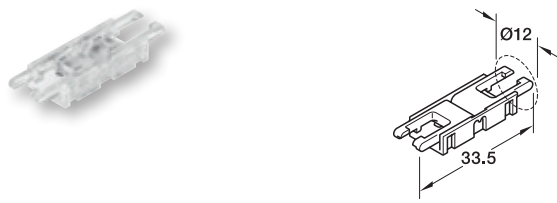

Leads

For LED strip light monochrome, 8 mm

ALSO FOR CONSTANT CURRENT STRIP LIGHTS

Häfele Loox5 lead for LED strip light monochrome, 8 mm

- > Current carrying capacity: Max. 5 A
- > Width: Clip 10 mm
- > Drill hole Ø: Plug 8 mm
- > Supplied with: 1 lead plug/clip

Type of cable	Voltage	Length mm	Cat. No.
Monochrome (2-wire 18 AWG)	5 12 V	100	833.93.736
		500	833.95.701
		2000	833.95.700
	5 24 V	100	833.75.743
		500	833.95.707
		2000	833.95.706

Häfele Loox5 interconnecting lead for LED strip light monochrome, 8 mm

Häfele Loox5 clip connector for LED strip light monochrome, 8 mm

- > Current carrying capacity: Max. 5 A
- > Width: Clip 10 mm
- > Drill hole Ø: Clip 12 mm
- > Supplied with: 1 clip connector

Length mm	Cat. No.
33.5	833.89.206

Häfele Loox5 corner connector for LED strip light monochrome, 8 mm

- > Current carrying capacity: Max. 5 A
- > Supplied with: 1 corner connector

Length mm	Width mm	Cat. No.
24	24	833.89.187