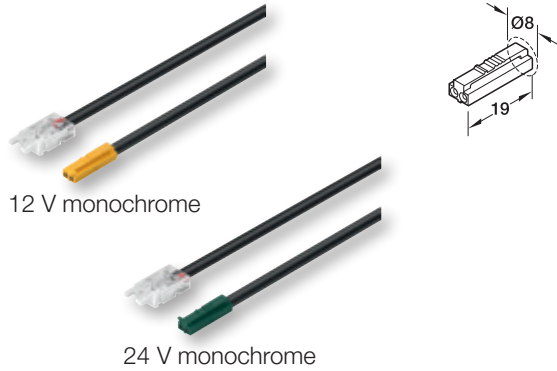

Leads

For LED strip light monochrome, 8 mm

ALSO FOR CONSTANT CURRENT STRIP LIGHTS

Häfele Loox5 lead for LED strip light monochrome, 8 mm

- > Current carrying capacity: Max. 5 A
- > Width: Clip 10 mm
- > Drill hole Ø: Plug 8 mm
- > Supplied with: 1 lead plug/clip

Type of cable	Voltage	Length mm	Cat. No.
Monochrome (2-wire 18 AWG)	5 12 V	100	833.93.736
		500	833.95.701
		2000	833.95.700
	5 24 V	100	833.75.743
		500	833.95.707
		2000	833.95.706

Häfele Loox5 interconnecting lead for LED strip light monochrome, 8 mm

Häfele Loox5 clip connector for LED strip light monochrome, 8 mm

- > Current carrying capacity: Max. 5 A
- > Width: Clip 10 mm
- > Drill hole Ø: Clip 12 mm
- > Supplied with: 1 clip connector

Length mm	Cat. No.
33.5	833.89.206

Häfele Loox5 corner connector for LED strip light monochrome, 8 mm

- > Current carrying capacity: Max. 5 A
- > Supplied with: 1 corner connector

Length mm	Width mm	Cat. No.
24	24	833.89.187