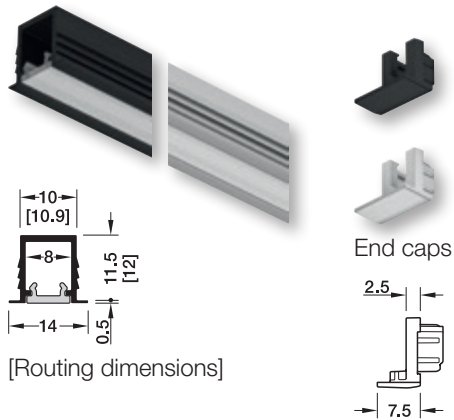

Profiles for recess mounting

Aluminium

Häfele Loox5 profile 1104 / 1103

Häfele Loox5 profile 1104

- > Material: Profile: Aluminium, diffuser: Plastic
- > Finish/colour: Profile: Anodized, diffuser: White opal, transmittance 70–80 %
- > Length: 3000 mm
- > Diffuser width: Profile 1104: 8 mm
- > Supplied with: Profile 1103: 11 mm
1 aluminium profile
1 diffuser white opal

Colour	Profile 1104	Profile 1103
Black	833.95.725	833.95.723
Silver coloured	833.95.724	833.95.722

Note
Profile 1104 usable for LED strip lights up to max. 5 mm width.

End caps for Häfele Loox5 profile 1104, 1103

- > Material: Plastic
- > Version: With cable outlet
- > Packing:: 10 pieces

Colour	End cap 1104	End cap 1103
Black	833.95.769	833.95.767
Silver coloured	833.95.768	833.95.766

Diffusers
The diffuser creates a uniform light.
The LED points are invisible from 120 LEDs/m.
If required, please order alternative diffusers in black or transparent separately.