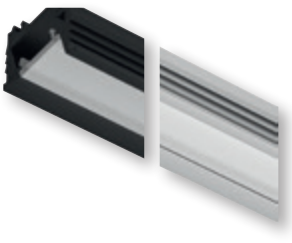

Häfele Loox5 profile 1107 / 1106, asymmetric light distribution

Häfele Loox5 profile 1107

[Routing dimensions]

- > Material: Profile: Aluminium, diffuser: Plastic
- > Finish/colour: Profile: Anodized, diffuser: White opal, transmittance 70–80 %
- > Length: 3000 mm
- > Diffuser width: Profile 1107: 8 mm, profile 1106: 11 mm
- > Supplied with: 1 aluminium profile
1 diffuser white opal

Colour	Profile 1107	Profile 1106
Black	833.95.731	833.95.729
Silver coloured	833.95.730	833.95.728

! Profile 1106 usable for LED strip lights up to max. 5 mm width.
Profile 1107 usable for LED strip lights up to max. 5 mm width.
Glare-free light, ideal for vertical installation in wardrobes.

Häfele Loox5 profile 1106

End caps

[Routing dimensions]

+ End caps for Häfele Loox5 profile 1106

- > Material: Plastic
- > Version: With cable outlet
- > Mounting: For screw fixing
- > Packing:: 10 pieces