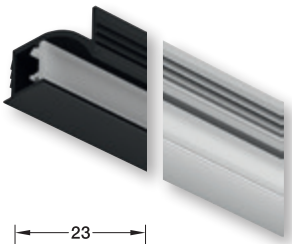

Häfele Loox5 profile 1107 / 1106, asymmetric light distribution

Häfele Loox5 profile 1107

[Routing dimensions]

- > Material: Profile: Aluminium, diffuser: Plastic
- > Finish/colour: Profile: Anodized, diffuser: White opal, transmittance 70–80 %
- > Length: 3000 mm
- > Diffuser width: Profile 1107: 8 mm, profile 1106: 11 mm
- > Supplied with: 1 aluminium profile
1 diffuser white opal

Colour	Profile 1107	Profile 1106
Black	833.95.731	833.95.729
Silver coloured	833.95.730	833.95.728

! Profile 1106 usable for LED strip lights up to max. 5 mm width.
Profile 1107 usable for LED strip lights up to max. 5 mm width.
Glare-free light, ideal for vertical installation in wardrobes.

Häfele Loox5 profile 1106

End caps

[Routing dimensions]

+ End caps for Häfele Loox5 profile 1106

- > Material: Plastic
- > Version: With cable outlet
- > Mounting: For screw fixing
- > Packing:: 10 pieces