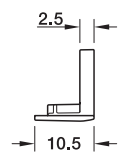

Häfele Loox5 profile 1107 / 1106, asymmetric light distribution

Häfele Loox5 profile 1107

[Routing dimensions]

- > Material: Profile: Aluminium, diffuser: Plastic
- > Finish/colour: Profile: Anodized, diffuser: White opal, transmittance 70–80 %
- > Length: 3000 mm
- > Diffuser width: Profile 1107: 8 mm, profile 1106: 11 mm
- > Supplied with: 1 aluminium profile
1 diffuser white opal

Colour	Profile 1107	Profile 1106
Black	833.95.731	833.95.729
Silver coloured	833.95.730	833.95.728

! Profile 1106 usable for LED strip lights up to max. 5 mm width.
Profile 1107 usable for LED strip lights up to max. 5 mm width.
Glare-free light, ideal for vertical installation in wardrobes.

Häfele Loox5 profile 1106

End caps

[Routing dimensions]

+ End caps for Häfele Loox5 profile 1106

- > Material: Plastic
- > Version: With cable outlet
- > Mounting: For screw fixing
- > Packing:: 10 pieces