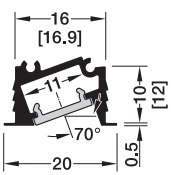

Häfele Loox5 profile 1107 / 1106, asymmetric light distribution

Häfele Loox5 profile 1107

[Routing dimensions]

- > Material: Profile: Aluminium, diffuser: Plastic
- > Finish/colour: Profile: Anodized, diffuser: White opal, transmittance 70–80 %
- > Length: 3000 mm
- > Diffuser width: Profile 1107: 8 mm, profile 1106: 11 mm
- > Supplied with: 1 aluminium profile
1 diffuser white opal

Colour	Profile 1107	Profile 1106
Black	833.95.731	833.95.729
Silver coloured	833.95.730	833.95.728

! Profile 1106 usable for LED strip lights up to max. 5 mm width.
Profile 1107 usable for LED strip lights up to max. 5 mm width.
Glare-free light, ideal for vertical installation in wardrobes.

Häfele Loox5 profile 1106

End caps

[Routing dimensions]

+ End caps for Häfele Loox5 profile 1106

- > Material: Plastic
- > Version: With cable outlet
- > Mounting: For screw fixing
- > Packing:: 10 pieces