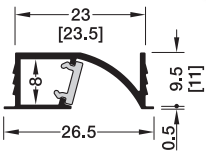

Häfele Loox5 profile 1107 / 1106, asymmetric light distribution

Häfele Loox5 profile 1107

[Routing dimensions]

- > Material: Profile: Aluminium, diffuser: Plastic
- > Finish/colour: Profile: Anodized, diffuser: White opal, transmittance 70–80 %
- > Length: 3000 mm
- > Diffuser width: Profile 1107: 8 mm, profile 1106: 11 mm
- > Supplied with: 1 aluminium profile
1 diffuser white opal

Colour	Profile 1107	Profile 1106
Black	833.95.731	833.95.729
Silver coloured	833.95.730	833.95.728

! Profile 1106 usable for LED strip lights up to max. 5 mm width.
Profile 1107 usable for LED strip lights up to max. 5 mm width.
Glare-free light, ideal for vertical installation in wardrobes.

Häfele Loox5 profile 1106

End caps

[Routing dimensions]

+ End caps for Häfele Loox5 profile 1106

- > Material: Plastic
- > Version: With cable outlet
- > Mounting: For screw fixing
- > Packing:: 10 pieces