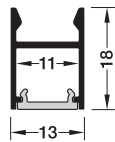

Profiles for surface mounting

Aluminium

Häfele Loox5 profile 2103/2104, with concealed fixing

Häfele Loox5 profile 2103

- > Material: Profile: Aluminium, diffuser: Plastic
- > Finish/colour: Profile: Anodized, diffuser: White opal, transmittance 70–80 %
- > Length: 3000 mm
- > Diffuser width: 11 mm
- > Supplied with: 1 aluminium profile
1 diffuser white opal

Colour	Profile 2103	Profile 2104
Black	833.95.737	833.95.739
Brushed stainless steel coloured	833.95.764	833.95.765
Silver coloured	833.95.736	833.95.738

Order reference
Please order (mandatory) mounting bracket separately.