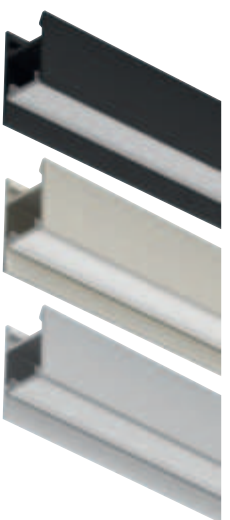

Profiles for surface mounting

Aluminium

Häfele Loox5 profile 2103/2104, with concealed fixing

Häfele Loox5 profile 2103

- > Material: Profile: Aluminium, diffuser: Plastic
- > Finish/colour: Profile: Anodized, diffuser: White opal, transmittance 70–80 %
- > Length: 3000 mm
- > Diffuser width: 11 mm
- > Supplied with: 1 aluminium profile
1 diffuser white opal

Colour	Profile 2103	Profile 2104
Black	833.95.737	833.95.739
Brushed stainless steel coloured	833.95.764	833.95.765
Silver coloured	833.95.736	833.95.738

Order reference
Please order (mandatory) mounting bracket separately.

Diffusers
The diffuser creates a uniform light.
The LED points are invisible from 120 LEDs/m.
If required, please order alternative diffusers in black or transparent separately.

Diffusers see page 35

Häfele Loox5 profile 2104, with asymmetric light distribution

Häfele Loox5 profile 2103/2104, with concealed fixing

Mounting bracket for concealed fixing

Mounting bracket

- > Material: Stainless steel
- > Mounting: For screw fixing
- > Packing: 10 pieces

	Cat. No.
Mounting bracket	833.95.761