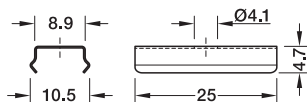

Häfele Loox5 profile 2103/2104, with concealed fixing

Mounting bracket

- > Material: Stainless steel
- > Mounting: For screw fixing
- > Packing: 10 pieces

	Cat. No.
Mounting bracket	833.95.761

End caps for Häfele Loox5 profile 2103/2104

- > Material: Plastic
- > Version: With drill mark for cable outlet
- > Packing: 10 pieces

Colour	End cap 2103	End cap 2104
Black	833.95.781	833.95.784
Brushed stainless steel coloured	833.95.782	833.95.785
Silver coloured	833.95.780	833.95.783

Häfele Loox5 profile 2103

Häfele Loox5 profile 2104