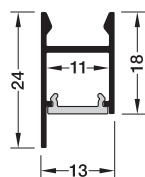

Häfele Loox5 profile 2104, with asymmetric light distribution