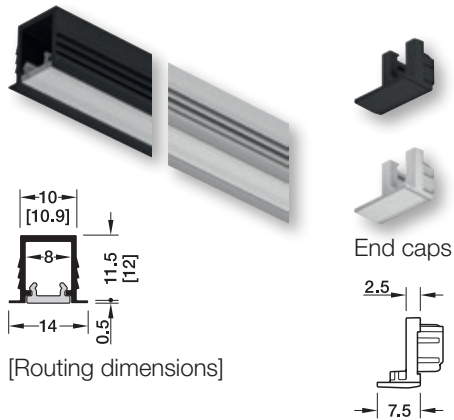

Profiles for recess mounting

Aluminium

Häfele Loox5 profile 1104 / 1103

Häfele Loox5 profile 1104

- > Material: Profile: Aluminium, diffuser: Plastic
- > Finish/colour: Profile: Anodized, diffuser: White opal, transmittance 70–80 %
- > Length: 3000 mm
- > Diffuser width: Profile 1104: 8 mm
Profile 1103: 11 mm
- > Supplied with: 1 aluminium profile
1 diffuser white opal

Colour	Profile 1104	Profile 1103
Black	833.95.725	833.95.723
Silver coloured	833.95.724	833.95.722

Note
Profile 1104 usable for LED strip lights up to max. 5 mm width.

End caps for Häfele Loox5 profile 1104, 1103

- > Material: Plastic
- > Version: With cable outlet
- > Packing:: 10 pieces

Colour	End cap 1104	End cap 1103
Black	833.95.769	833.95.767
Silver coloured	833.95.768	833.95.766

Diffusers
The diffuser creates a uniform light.
The LED points are invisible from 120 LEDs/m.
If required, please order alternative diffusers in black or transparent separately.