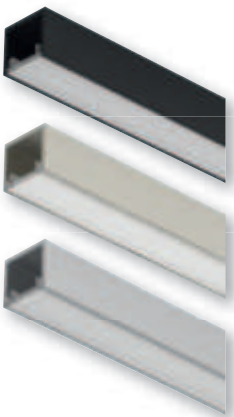

Häfele Loox5 profile 2102