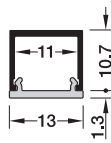

Häfele Loox5 profile 2101

Surface mounted diffuser

- > Material: Profile: Aluminium, diffuser: Plastic
- > Finish/colour: Profile: Anodized, diffuser: White opal, transmittance 70–80 %
- > Length: 3000 mm
- > Diffuser width: Profile 2101: 13 mm
  Profile 2102: 11 mm
- > Supplied with: 1 aluminium profile
  1 diffuser white opal

Colour	Profile 2101	Profile 2102
Black	833.95.733	833.95.735
Brushed stainless steel coloured	833.95.762	833.95.763
Silver coloured	833.95.732	833.95.734

! Diffusers
The diffuser creates a uniform light. The LED points are invisible from 120 LEDs/m. If required, please order alternative diffusers in black or transparent (only for width 11 mm) separately.

➔ Diffusers see page 35