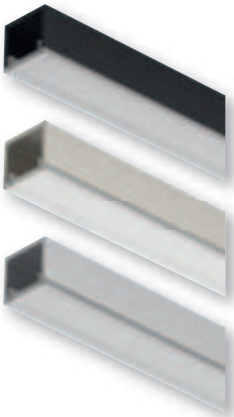

## Häfele Loox5 profile 2101 / 2102

### Häfele Loox5 profile 2101

Surface mounted diffuser

- > Material: Profile: Aluminium, diffuser: Plastic
- > Finish/colour: Profile: Anodized, diffuser: White opal, transmittance 70–80 %
- > Length: 3000 mm
- > Diffuser width: Profile 2101: 13 mm  
Profile 2102: 11 mm
- > Supplied with: 1 aluminium profile  
1 diffuser white opal

Colour	Profile 2101	Profile 2102
Black	833.95.733	833.95.735
Brushed stainless steel coloured	833.95.762	833.95.763
Silver coloured	833.95.732	833.95.734

**! Diffusers**  
The diffuser creates a uniform light. The LED points are invisible from 120 LEDs/m. If required, please order alternative diffusers in black or transparent (only for width 11 mm) separately.

## Adhesive tape for Häfele Loox5 profile 2101 / 2102

- > Area of application: For fixing aluminium on wood, metals, or plastics
- > Version: Double-sided, high instant adhesion, high temperature resistance
- > Length: 33 m
- > Width: 10 mm
- > Thickness: 0.6 mm