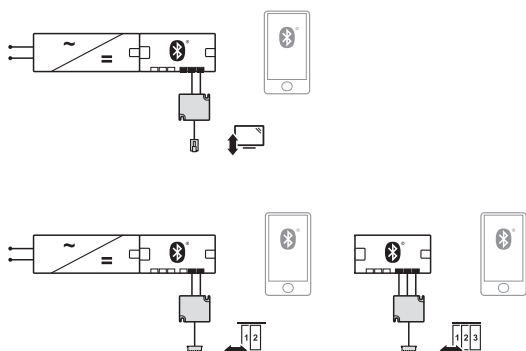

Adapters

Häfele Loox5 multi-white adapter for Häfele Connect Mesh 6-way distributor

- > Area of application: For connecting multi-white lights to the Häfele Connect Mesh 6-way distributor
- > Material/colour: Plastic, black
- > Dim. (L x W x H): 70 x 30 x 14 mm
- > Number of connections: 2x input port with plug, monochrome 6x output ports device sockets, multi-white
- > Supplied with: 1 distributor with 80 mm lead

Voltage	Max. connected wattage W	Cat. No.
5 12V	60	833.95.745
5 24V	90	833.77.830

! 1 multi-white adapter occupies 2 output ports at the 6-way distributor.

Häfele Loox5 RGB adapter for Häfele Connect Mesh 6-way distributor

- > Area of application: For connecting RGB lights to the Häfele Connect Mesh 6-way distributor
- > Material/colour: Plastic, black
- > Dim. (L x W x H): 70 x 30 x 14 mm
- > Number of connections: 3x input port with plug, monochrome 6x output ports for device sockets, RGB
- > Supplied with: 1 distributor with 80 mm lead

- > Area of application: For connecting electrically operated fittings to the Häfele Connect Mesh 6-way distributor.
- > Supplied with: 1 distributor

Voltage		Number of connections	Cat. No.
5 12V	TV lift adapter	Occupies 2 output ports	850.00.057
	eDrive 2 doors adapter	Occupies 2 output ports	850.00.058
	eDrive 3 doors adapter	Occupies 3 output ports	850.00.059