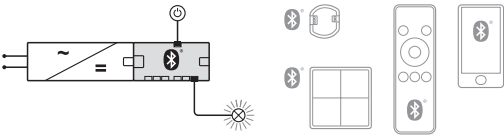

Distributor

Häfele Connect Mesh 6-way distributor, with switching function

- > Control several light colours on one box!
- > Each output port can be controlled individually.

- > Area of application: For on/off switching and dimming (0–100%) of monochrome lights; or, in conjunction with adapters, for the operation of multi-white lights, RGB lights, and electrically operated fittings
- > Version: With programmable switching input
For standard Loox switches (switching function programmable via app; each active component can control each passive component, see page 97)
- > Material: Plastic
- > Colour: Black
- > Dim. (L x W x H): 120 x 50 x 16 mm
- > Number of connections: 1x input port with box to box plug
1x output port with box to box socket
1x input port switch socket
6x output ports device sockets (2-pin), can be controlled from any active component of the network
- > Supplied with: 1 distributor

Voltage	Max. connected wattage W	Cat. No.
5 12V	60	850.00.042
5 24V	90	850.00.043

Häfele Connect Mesh App

- > Detects and reports new nodes in the network independently
- > Intuitively assign functions to switches
- > Set up light groups and scenes
- > Share your protected access with others
- > The Häfele Connect Mesh App is free for Apple iOS® and Android™.

 The distance between the smartphone or tablet to the nearest Häfele Connect Mesh component is approx. 10 m. Multiple components create a network, and can also be placed approx. 10 m apart.

 Please order adapter for multi-white lights, RGB lights, or electrically operated fittings separately, see page 99

- > Area of application: For connecting RGB lights to the Häfele Connect Mesh 6-way distributor
- > Material/colour: Plastic, black
- > Dim. (L x W x H): 70 x 30 x 14 mm
- > Number of connections: 3x input port with plug, monochrome 6x output ports for device sockets, RGB
- > Supplied with: 1 distributor with 80 mm lead