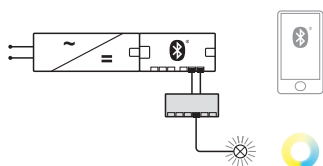

Distributor

Häfele Connect Mesh 6-way distributor, with switching function

- > Control several light colours on one box!
- > Each output port can be controlled individually.

- > Area of application: For on/off switching and dimming (0–100%) of monochrome lights; or, in conjunction with adapters, for the operation of multi-white lights, RGB lights, and electrically operated fittings
- > Version: With programmable switching input
For standard Loox switches (switching function programmable via app; each active component can control each passive component, see page 97)
- > Material: Plastic
- > Colour: Black
- > Dim. (L x W x H): 120 x 50 x 16 mm
- > Number of connections: 1x input port with box to box plug
1x output port with box to box socket
1x input port switch socket
6x output ports device sockets (2-pin), can be controlled from any active component of the network
- > Supplied with: 1 distributor

 The distance between the smartphone or tablet to the nearest Häfele Connect Mesh component is approx. 10 m. Multiple components create a network, and can also be placed approx. 10 m apart.

 Please order adapter for multi-white lights, RGB lights, or electrically operated fittings separately, see page 99

 6-way distributor for monochrome lights or other 2-pin devices, such as electrically operated fittings, see page 104

LOOX 2019, HDE-en, 02/20; Dimensional data not binding. We reserve the right to alter specifications without notice.

Adapters

Häfele Loox5 multi-white adapter for Häfele Connect Mesh 6-way distributor

- > Area of application: For connecting multi-white lights to the Häfele Connect Mesh 6-way distributor
- > Material/colour: Plastic, black
- > Dim. (L x W x H): 70 x 30 x 14 mm
- > Number of connections: 2x input port with plug, monochrome 6x output ports device sockets, multi-white
- > Supplied with: 1 distributor with 80 mm lead