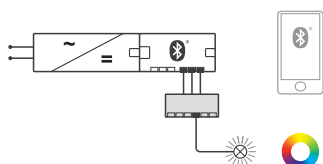

 6-way distributor for monochrome lights or other 2-pin devices, such as electrically operated fittings, see page 104

LOOX 2019, HDE-en, 02/20; Dimensional data not binding. We reserve the right to alter specifications without notice.

Adapters

Häfele Loox5 multi-white adapter for Häfele Connect Mesh 6-way distributor

- > Area of application: For connecting multi-white lights to the Häfele Connect Mesh 6-way distributor
- > Material/colour: Plastic, black
- > Dim. (L x W x H): 70 x 30 x 14 mm
- > Number of connections: 2x input port with plug, monochrome 6x output ports device sockets, multi-white
- > Supplied with: 1 distributor with 80 mm lead

Voltage	Max. connected wattage W	Cat. No.
5 12V	60	833.95.745
5 24V	90	833.77.830

! 1 multi-white adapter occupies 2 output ports at the 6-way distributor.

Häfele Loox5 RGB adapter for Häfele Connect Mesh 6-way distributor

- > Area of application: For connecting RGB lights to the Häfele Connect Mesh 6-way distributor
- > Material/colour: Plastic, black
- > Dim. (L x W x H): 70 x 30 x 14 mm
- > Number of connections: 3x input port with plug, monochrome 6x output ports for device sockets, RGB
- > Supplied with: 1 distributor with 80 mm lead