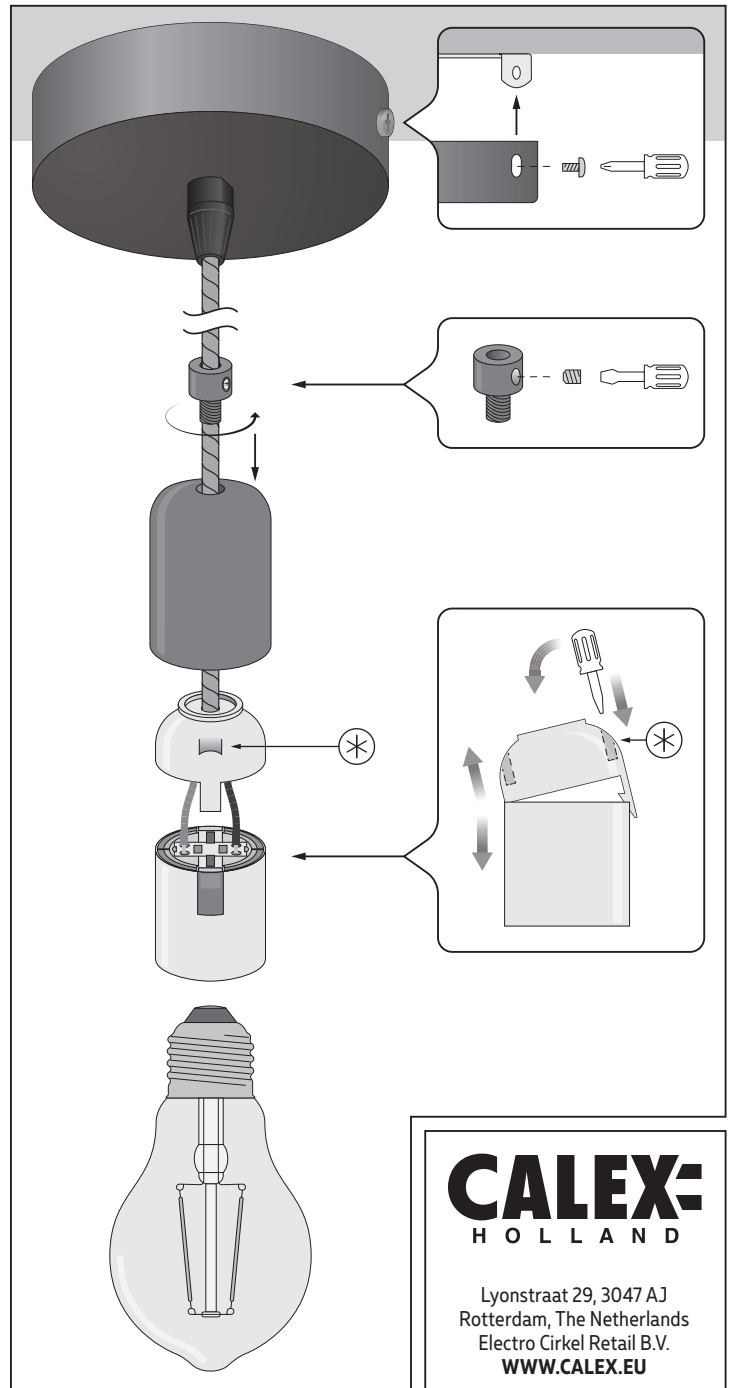

Before installing this product, check which plugs and screws are best suited for your ceiling.

CALEX
HOLLAND

Lyonstraat 29, 3047 AJ
Rotterdam, The Netherlands
Electro Cirkel Retail B.V.
WWW.CALEX.EU