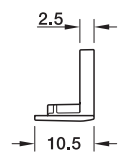

Häfele Loox5 profile 1107 / 1106, asymmetric light distribution

Häfele Loox5 profile 1107

[Routing dimensions]

- > Material: Profile: Aluminium, diffuser: Plastic
- > Finish/colour: Profile: Anodized, diffuser: White opal, transmittance 70–80 %
- > Length: 3000 mm
- > Diffuser width: Profile 1107: 8 mm, profile 1106: 11 mm
- > Supplied with: 1 aluminium profile
1 diffuser white opal

Colour	Profile 1107	Profile 1106
Black	833.95.731	833.95.729
Silver coloured	833.95.730	833.95.728

! Profile 1106 usable for LED strip lights up to max. 5 mm width.
Profile 1107 usable for LED strip lights up to max. 5 mm width.
Glare-free light, ideal for vertical installation in wardrobes.

Häfele Loox5 profile 1106

End caps

[Routing dimensions]

+ End caps for Häfele Loox5 profile 1106

- > Material: Plastic
- > Version: With cable outlet
- > Mounting: For screw fixing
- > Packing:: 10 pieces