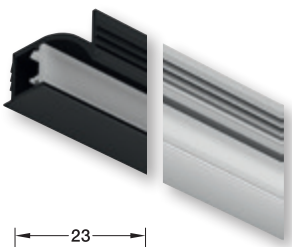

Häfele Loox5 profile 1107 / 1106, asymmetric light distribution

Häfele Loox5 profile 1107

[Routing dimensions]

- > Material: Profile: Aluminium, diffuser: Plastic
- > Finish/colour: Profile: Anodized, diffuser: White opal, transmittance 70–80 %
- > Length: 3000 mm
- > Diffuser width: Profile 1107: 8 mm, profile 1106: 11 mm
- > Supplied with: 1 aluminium profile
1 diffuser white opal

Colour	Profile 1107	Profile 1106
Black	833.95.731	833.95.729
Silver coloured	833.95.730	833.95.728

! Profile 1106 usable for LED strip lights up to max. 5 mm width.
Profile 1107 usable for LED strip lights up to max. 5 mm width.
Glare-free light, ideal for vertical installation in wardrobes.

Häfele Loox5 profile 1106

End caps

[Routing dimensions]

+ End caps for Häfele Loox5 profile 1106

- > Material: Plastic
- > Version: With cable outlet
- > Mounting: For screw fixing
- > Packing:: 10 pieces