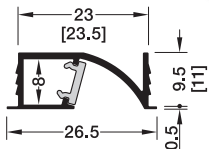

Häfele Loox5 profile 1107 / 1106, asymmetric light distribution

Häfele Loox5 profile 1107

[Routing dimensions]

- > Material: Profile: Aluminium, diffuser: Plastic
- > Finish/colour: Profile: Anodized, diffuser: White opal, transmittance 70–80 %
- > Length: 3000 mm
- > Diffuser width: Profile 1107: 8 mm, profile 1106: 11 mm
- > Supplied with: 1 aluminium profile
1 diffuser white opal

Colour	Profile 1107	Profile 1106
Black	833.95.731	833.95.729
Silver coloured	833.95.730	833.95.728

! Profile 1106 usable for LED strip lights up to max. 5 mm width.
Profile 1107 usable for LED strip lights up to max. 5 mm width.
Glare-free light, ideal for vertical installation in wardrobes.

Häfele Loox5 profile 1106

End caps

[Routing dimensions]

+ End caps for Häfele Loox5 profile 1106

- > Material: Plastic
- > Version: With cable outlet
- > Mounting: For screw fixing
- > Packing:: 10 pieces