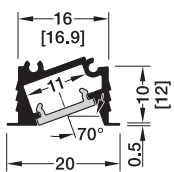

Häfele Loox5 profile 1107 / 1106, asymmetric light distribution

Häfele Loox5 profile 1107

[Routing dimensions]

- > Material: Profile: Aluminium, diffuser: Plastic
- > Finish/colour: Profile: Anodized, diffuser: White opal, transmittance 70–80 %
- > Length: 3000 mm
- > Diffuser width: Profile 1107: 8 mm, profile 1106: 11 mm
- > Supplied with: 1 aluminium profile
1 diffuser white opal

Colour	Profile 1107	Profile 1106
Black	833.95.731	833.95.729
Silver coloured	833.95.730	833.95.728

! Profile 1106 usable for LED strip lights up to max. 5 mm width.
Profile 1107 usable for LED strip lights up to max. 5 mm width.
Glare-free light, ideal for vertical installation in wardrobes.

Häfele Loox5 profile 1106

End caps

[Routing dimensions]

+ End caps for Häfele Loox5 profile 1106

- > Material: Plastic
- > Version: With cable outlet
- > Mounting: For screw fixing
- > Packing:: 10 pieces