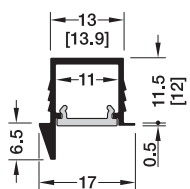

Profiles for recess mounting

Aluminium

Häfele Loox5 profile 1105, asymmetric light distribution

Häfele Loox5 profile 1105

End caps

[Routing dimensions]

- > Material: Profile: Aluminium, diffuser: Plastic
- > Finish/colour: Profile: Anodized, diffuser: White opal, transmittance 70–80 %
- > Length: 3000 mm
- > Diffuser width: 11 mm
- > Supplied with: 1 aluminium profile
1 diffuser white opal

Colour	Cat. No.
Black	833.95.727
Silver coloured	833.95.726

End caps for Häfele Loox5 profile 1105

- > Material: Plastic
- > Version: With cable outlet
- > Packing:: 10 pieces

Colour	Cat. No.
Black	833.95.771
Silver coloured	833.95.770