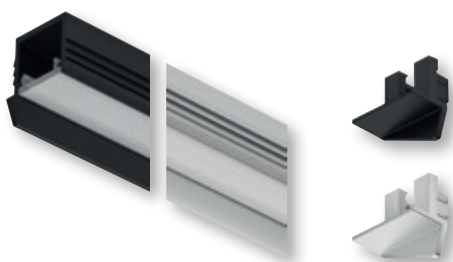

Profiles for recess mounting

Aluminium

Häfele Loox5 profile 1105, asymmetric light distribution

Häfele Loox5 profile 1105

End caps

[Routing dimensions]

- > Material: Profile: Aluminium, diffuser: Plastic
- > Finish/colour: Profile: Anodized, diffuser: White opal, transmittance 70–80 %
- > Length: 3000 mm
- > Diffuser width: 11 mm
- > Supplied with: 1 aluminium profile
1 diffuser white opal

Colour	Cat. No.
Black	833.95.727
Silver coloured	833.95.726

End caps for Häfele Loox5 profile 1105

- > Material: Plastic
- > Version: With cable outlet
- > Packing:: 10 pieces

Colour	Cat. No.
Black	833.95.771
Silver coloured	833.95.770

Anti-glare shield

Asymmetric light distribution allows for a glare-free light source.

! **Diffusers**
The diffuser creates a uniform light. The LED points are invisible from 120 LEDs/m. If required, please order alternative diffusers in black or transparent separately.